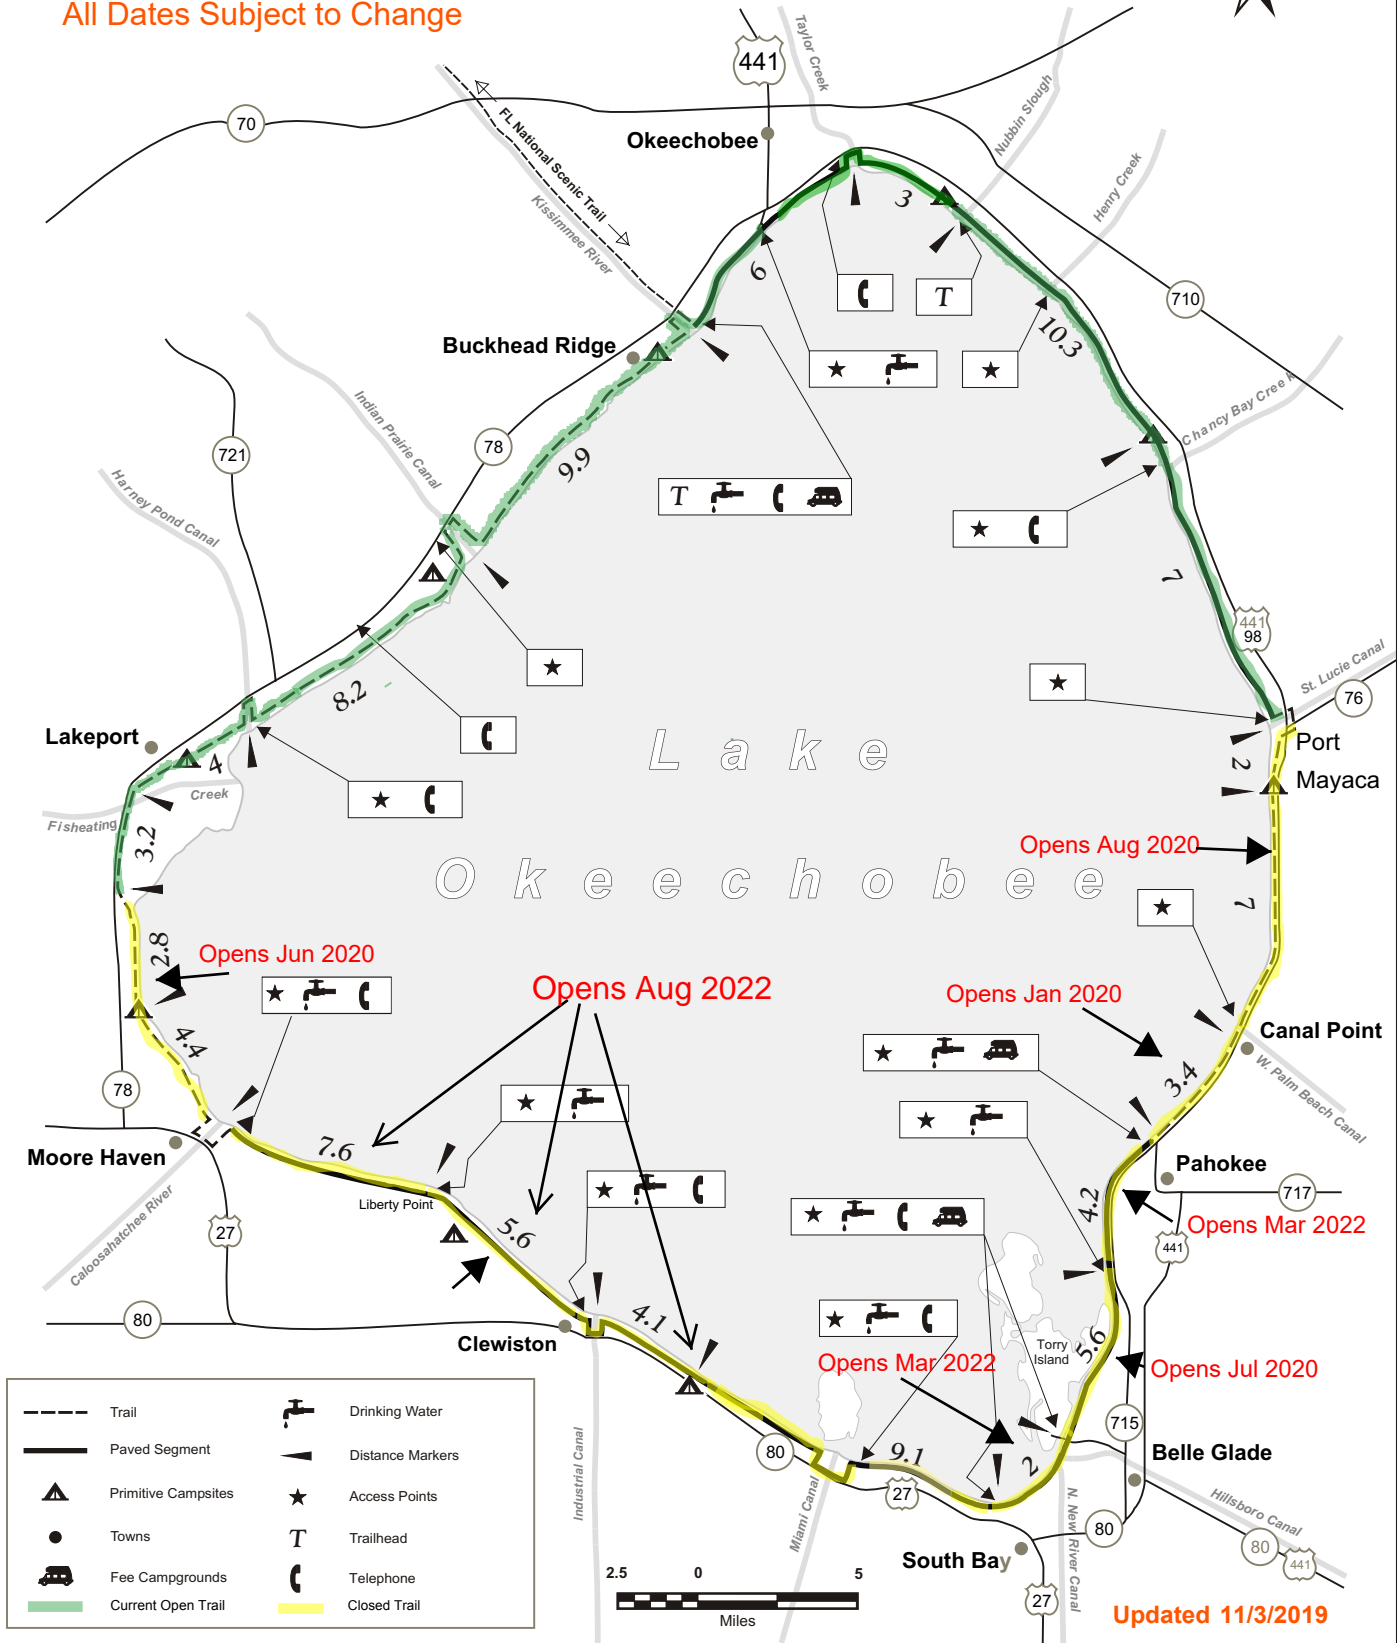

LAKE OKEECHOBEE SCENIC TRAIL

Approximate Open Dates for Closed Sections
 All Dates Subject to Change

	Trail		Drinking Water
	Paved Segment		Distance Markers
	Primitive Campsites		Access Points
	Towns		Trailhead
	Fee Campgrounds		Telephone
	Current Open Trail		Closed Trail

Updated 11/3/2019